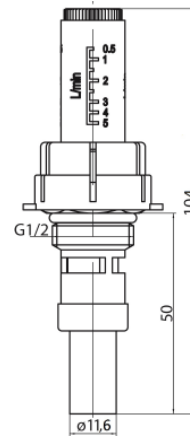

Accessories for manifolds C.O.

Flow meter G1/2

Code	Dimensions	EAN13
6097250	G1/2	5907451969304

Product usage:

Type:

Accessories and spare parts

Guarantee:

2-year

Technical data/Operating parameters:

flow 0.5 - 5 l / min, the blocking ring - the security of settings; easy to disassemble for cleaning

Used materials:

brass, EPDM O-ring, plastic.

Finish:

plastic